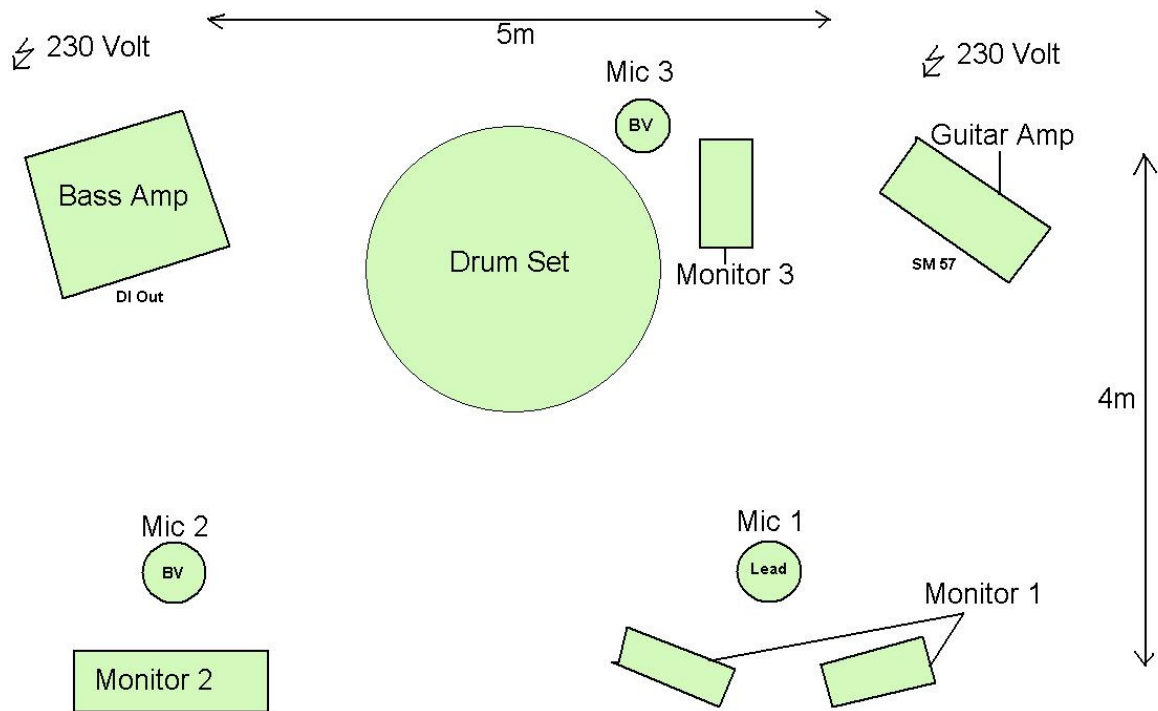

ROCKET WHEELS

Rider 2010

1. Lead Vocal (IMPORTANT! 165 ms delay)
2. Backing Vocal Bass
3. Backing Vocal Drums
4. SM-57 Guitar Amp
5. DI Out Bass Amp
6. Bass Drum
7. Snare
8. Rack Tom
9. Stand Tom
10. HiHat
11. Overhead 1
12. Overhead 2